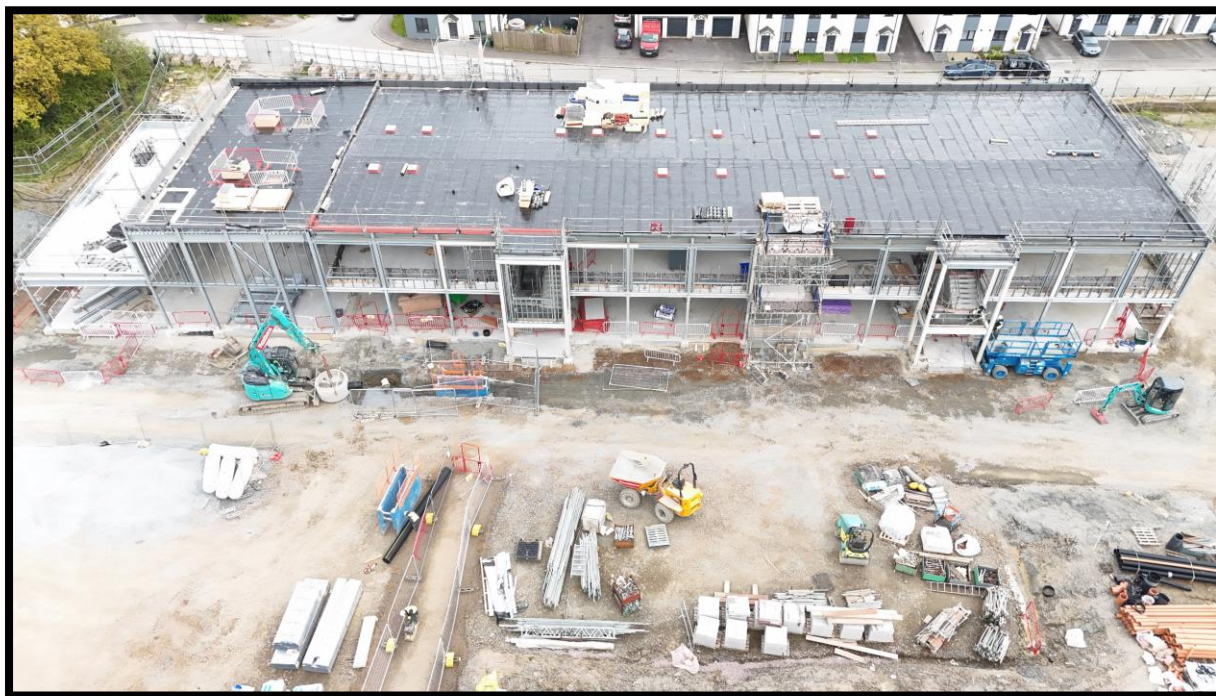

Launceston Primary School Build Update from Kier May 2024

Take a look at this aerial view showcasing the progress made so far! We're thrilled to report that the project remains on track for completion (December 2024).

As can be seen on the attached photo the new roof is well advanced, and the external wall framing has started to be constructed and will start to be boarded in with window installation this week. Now that the inside of the building is becoming weatherproof, the risk of weather delays will now start to diminish whilst the areas in which following trades can work will now increase thus providing increased opportunities to improve the programme.